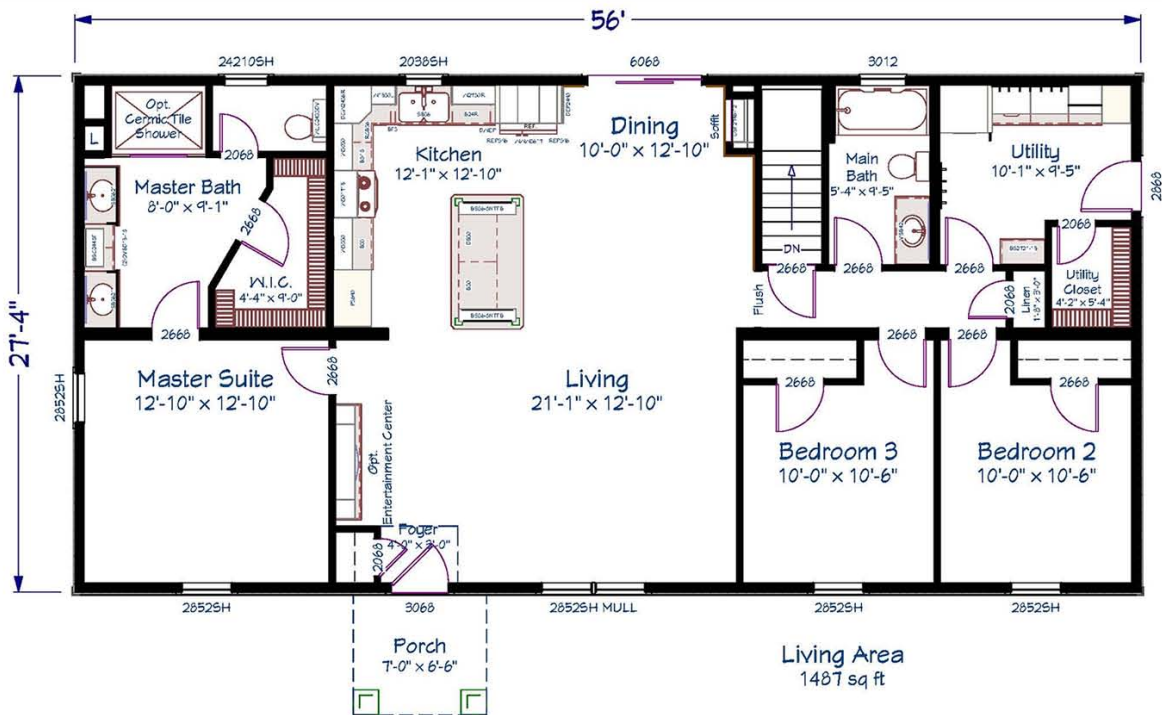

Come visit us on the web and see inside your dream home today!!

www.showcasehomesofmaine.com

Options

Price

Price

7/12 Pitch Roof Truss 16" OC	4,592	Double Pull-Out Trash Can Cabinet	145
30 Yr. Architectural Shingles	Included	Revolving Corner Base Cabinet	275
2x6 Exterior Walls 16" OC w/ Insulation	Included	Hot Water BBH w/ Pex Lines	Included
2x4 16" OC Interior Partitions	Included	3" PVC Pipe w/ J-Box for Radon	70
Market Square Siding ILO Standard	520	Combo CO/Smoke Alarm	200
Exterior Package	3,295	New England Safety Switch - Per Code	Included
House Wrap	Included	Phone Jack w/ CAT 5	50
Upgrade Exterior Light at Front	58	Receptacle for Flat Screen TV	200
Vinyl Awning Window @ Main Bath	270	(2) Cable Jacks	70
Praire Style Grids @ Patio Door	110	Gold Utility Package w/ Stackable Appliances	3,650
Paint Front Door	75	Roxbury Arch Spice Cabinet @ DR	115
Nickle Entry Knobs & Hinges	200	Utility Bench Seat	110
Upgraded 6-Panel Fiberglass Door @ Laundry	150	Cabinet Pulls @ Utility	25
6x6 Porch Platform Allowance	650	Corian Countertop Edge @ Main Bath	140
R-41 Ceiling Insulation ILO R-30	251	Corian Countertop Edge @ Master Bath	140
R-21 Wall Insulation ILO R-19	370	Upgrade (2) Sconce Light @ Master Bedroom	220
Upgrade Congoleum Vinyl Floor @ Master Bath	117	Upgrade Sconce Light @ Main Bath	105
2-Panel Smooth Square Hollow Core Doors	378	Nickle Mirror Trim @ Main Bath	70
Window Sills ILO Picture Frame Molding	80	Alpine Maple Cabinet @ Main Bath	60
Arts & Crafts MDF Molding Package	390	Berkshire Maple Cabinet @ Master Bath	450
12" Vented Wood Closet Shelf & Bar	210	Cabinet Pulls & Knobs @ Main Bath	25
Upright Section for 16" Solid Wood Closet Shelves	225	"Harvest Gold" Bath Package @ Master Bath	1,750
Boxed Cherry Chair Rail @ Dining Room	168	Nickel Ceiling Lights @ Bedrooms	93
Curio Cabinet @ Dining Room	330	Nickel Hanging Light @ Dining Room	160
6' Base & Overhead Entertainment Center	800	(2) Recessed Spotlight @ Utility	130
"Roxbury" Spice Cherry Cabinets @ Entertainment Ctr	678		
Stainless Whirlpool Appliance Package (Electric)	2,260		
Ducted Hood System - Per Code	Included		
8" Stainless Steel Double Bowl Sink	45		
Ceramic Tile Backsplash	250		
Ceramic Tile Above Range Cabinet	300		
"Roxbury" Arch Spice Cherry Cabinets in Kitchen	2,355		
"Harvest Gold" Kitchen Package	2,495		
		OPTIONS TOTAL	28,915
		BASE PRICE	88,785
		BASE PRICE PLUS OPTIONS	\$117,700